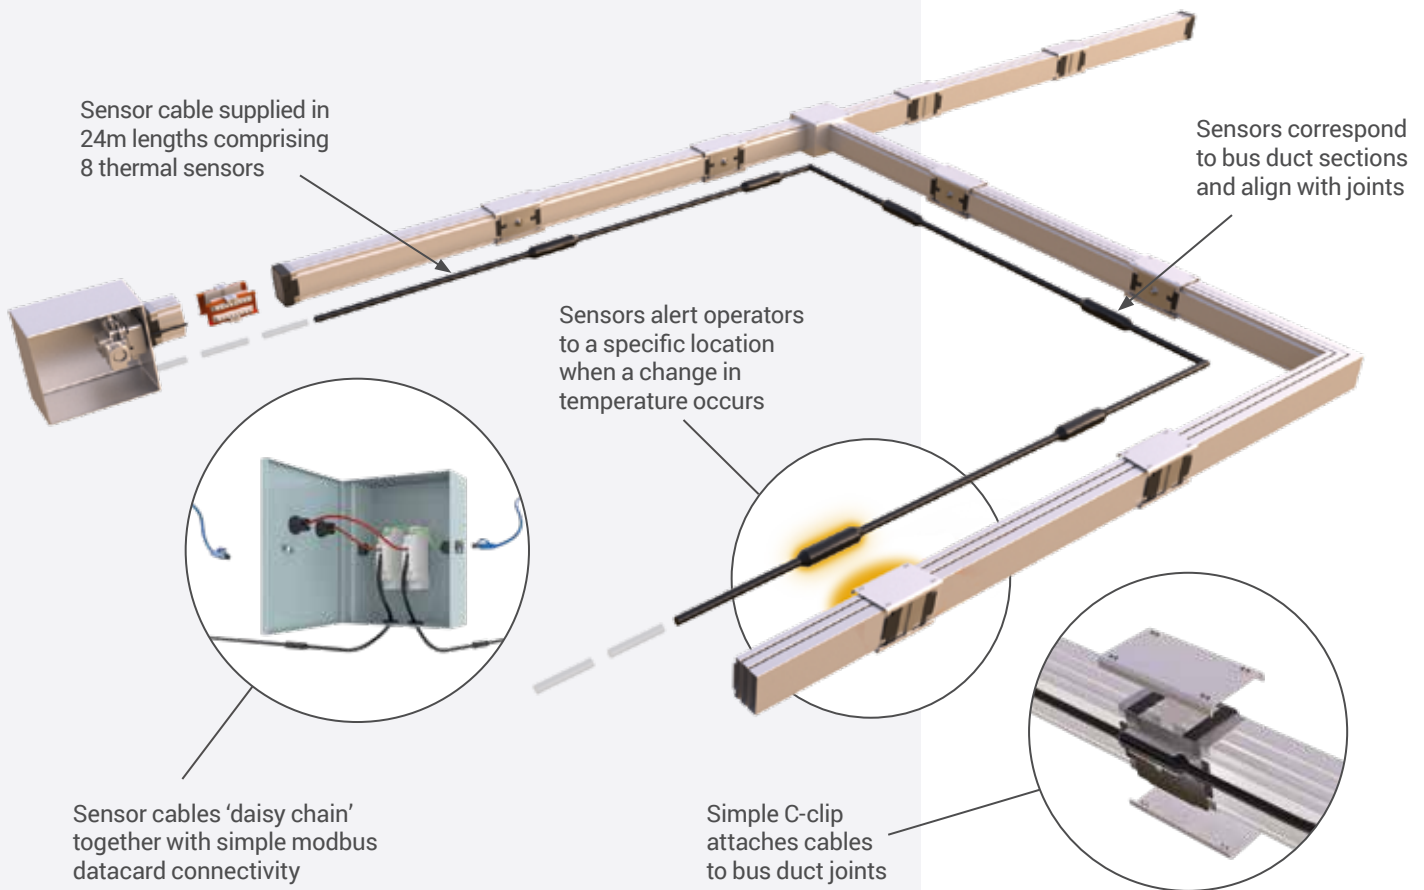

Identify potentially faulty joints before a more serious problem occurs

Features:

Simple installation

- Works straight out of the box
- Attaches quickly and easily
- Sensors fit directly to joints
- No complex commissioning

Flexible solution

- Modular build
- Install at the same time as bus duct
- Fits all complex bus duct systems
- Maintenance free

Data integration

- Provides 24x7 temperature and alarm data
- Modbus 485 data taken direct to EPMS/BMS

Benefits:

Save money

- Lower CAPEX – eliminates the need for thermography at install
- Lower OPEX – eliminates continuous maintenance and periodic inspection
- Avoid cost of unplanned outages

Enhance safety

- Minimize personnel interaction with faulty, compromised or potentially dangerous electrical assets